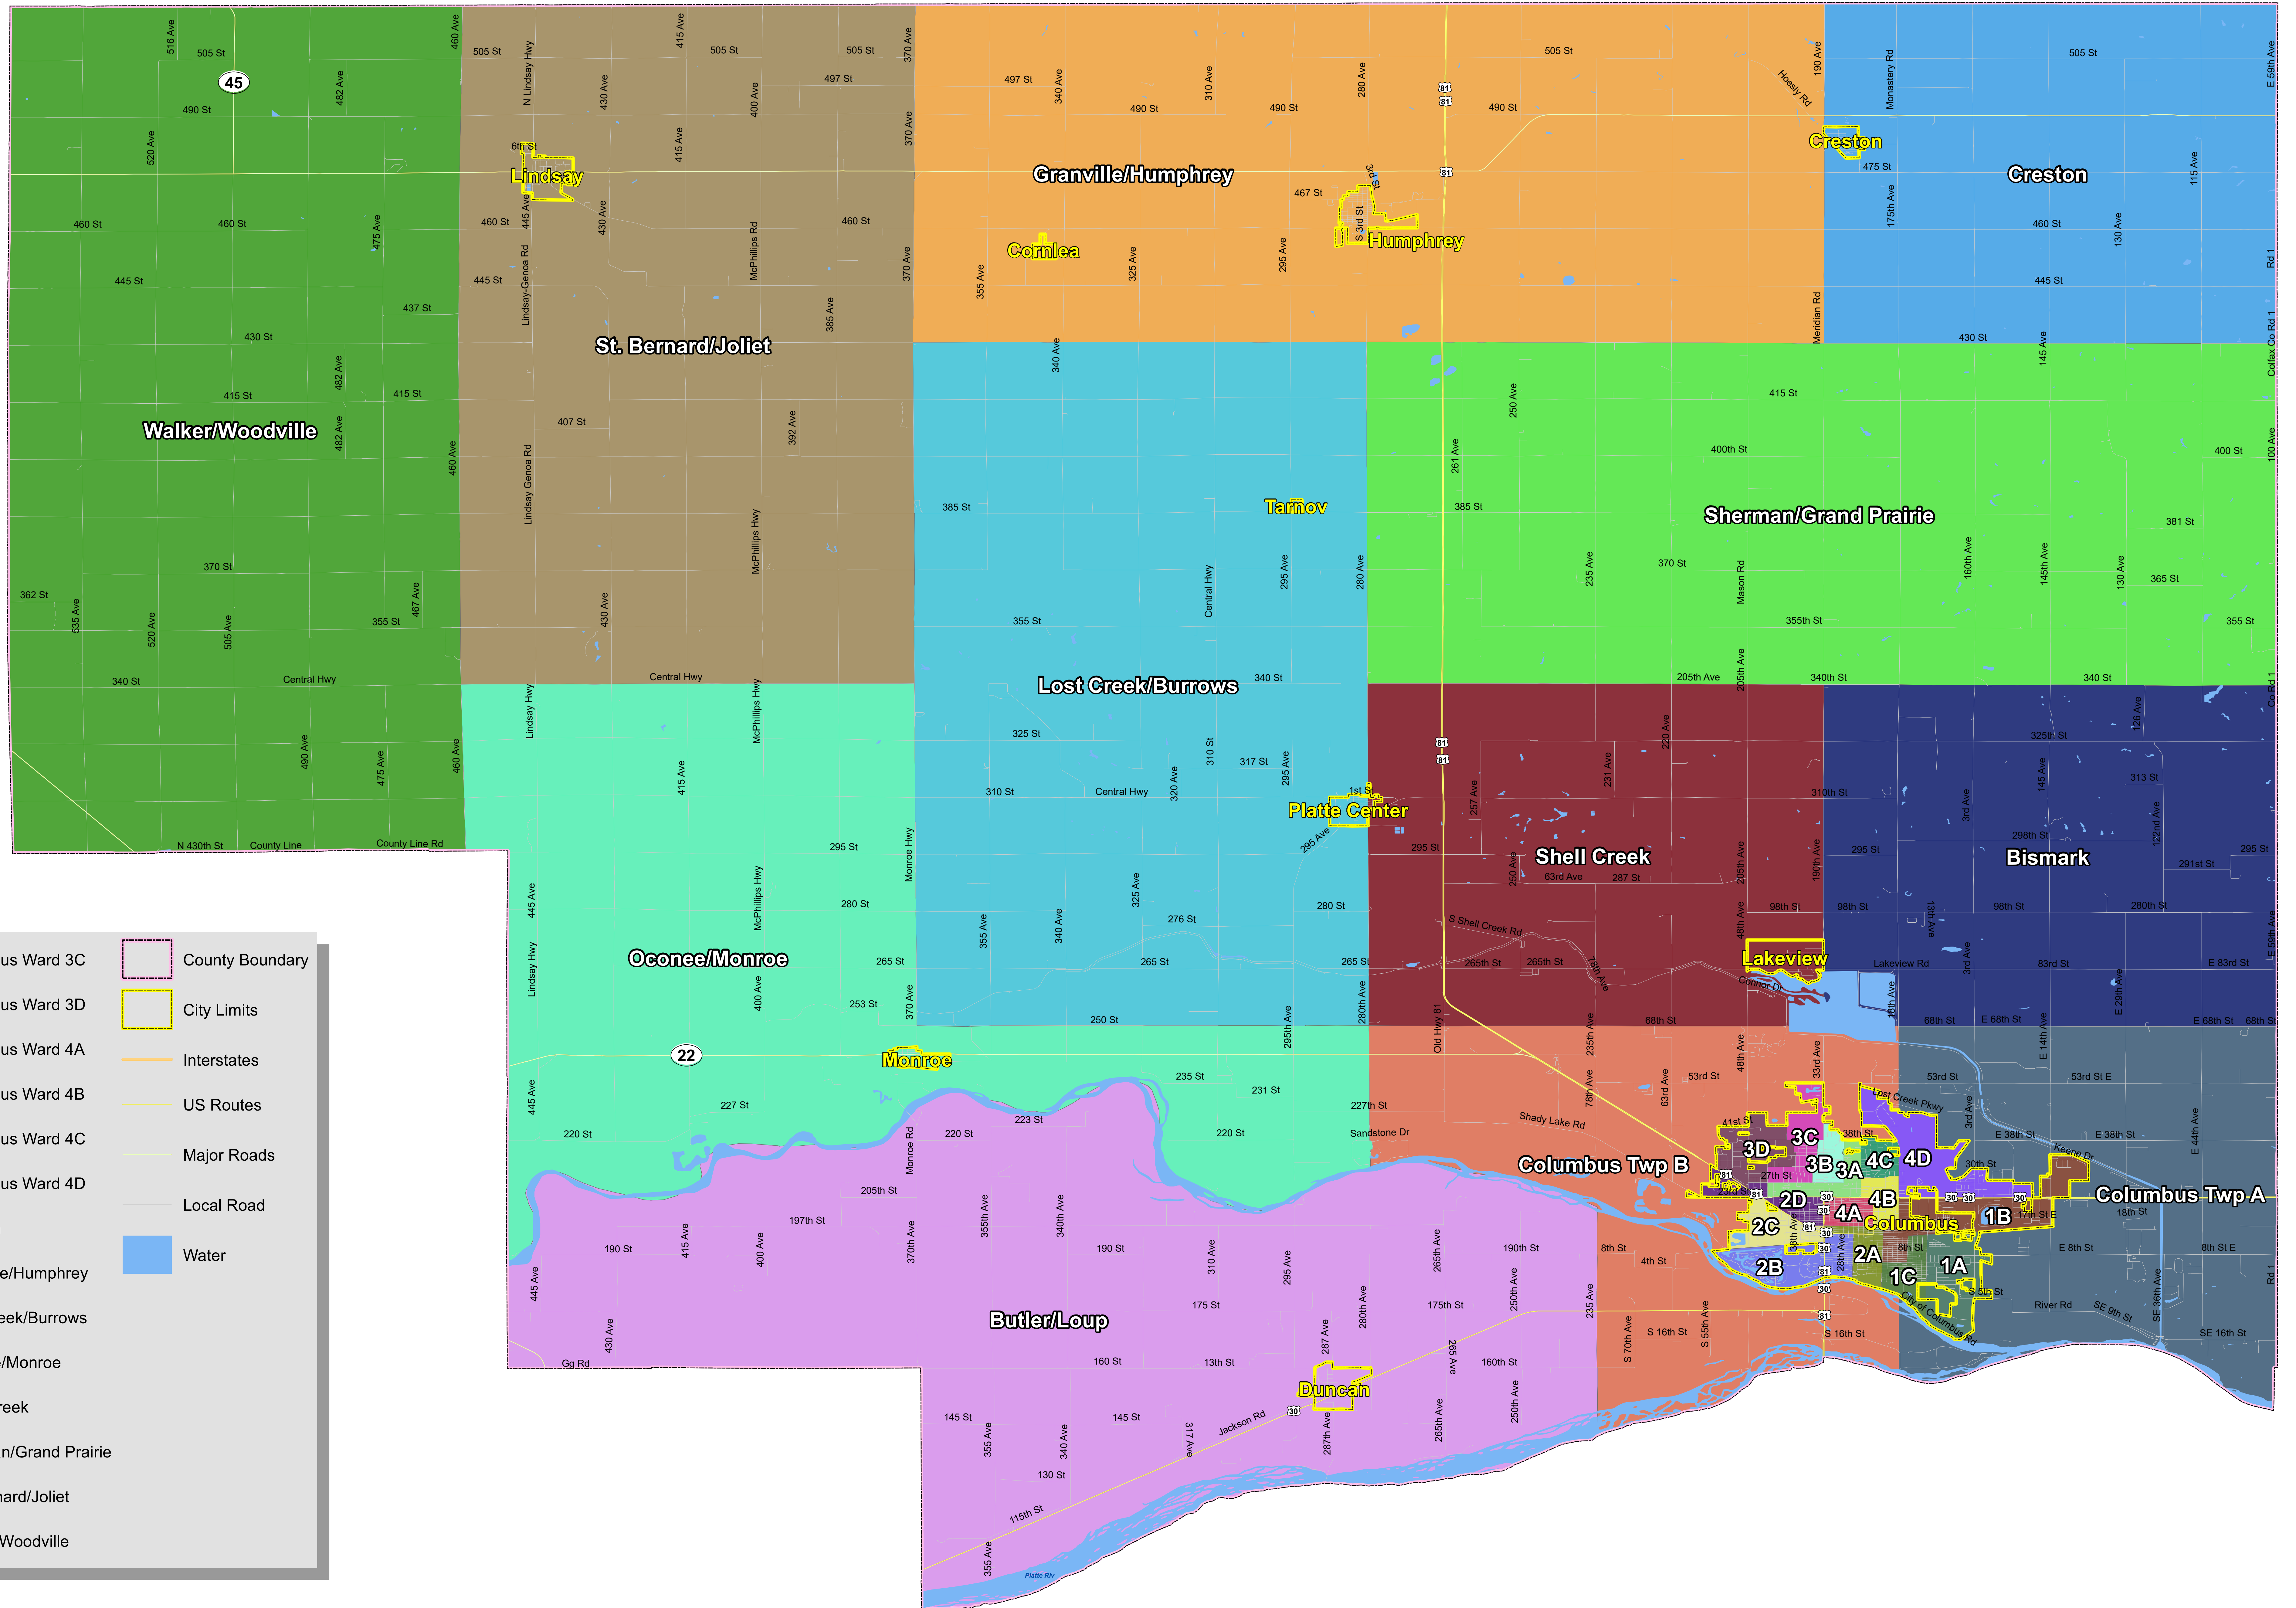

# PLATTE COUNTY 2021 VOTING PRECINCTS

Precinct Name	Registered Voters
Bismark	347
Butler/Loup	550
Columbus Twp A	761
Columbus Twp B	1045
1A	1004
1B	1670
1C	783
2A	646
2B	790
2C	786
2D	747
3A	944
3B	961
3C	1049
3D	1197
4A	884
4B	730
4C	896
4D	542
Creston	250
Granville/Humphrey	1023
Lost Creek/Burrows	531
Oconee/Monroe	495
Shell Creek	769
Sherman/Grand Prairie	448
St. Bernard/Joliet	469
Walker/Woodville	260
<b>Total</b>	<b>20,577</b>

**Voting Precincts**

- Bismark
- Butler/Loup
- Columbus Twp A
- Columbus Twp B
- Columbus Ward 1A
- Columbus Ward 1B
- Columbus Ward 1C
- Columbus Ward 1A
- Columbus Ward 2A
- Columbus Ward 2B
- Columbus Ward 2C
- Columbus Ward 2D
- Columbus Ward 3A
- Columbus Ward 3B
- Columbus Ward 3C
- Columbus Ward 3D
- Columbus Ward 4A
- Columbus Ward 4B
- Columbus Ward 4C
- Columbus Ward 4D
- Creston
- Granville/Humphrey
- Lost Creek/Burrows
- Oconee/Monroe
- Shell Creek
- Sherman/Grand Prairie
- St. Bernard/Joliet
- Walker/Woodville

- County Boundary
- City Limits
- Interstates
- US Routes
- Major Roads
- Local Road
- Water